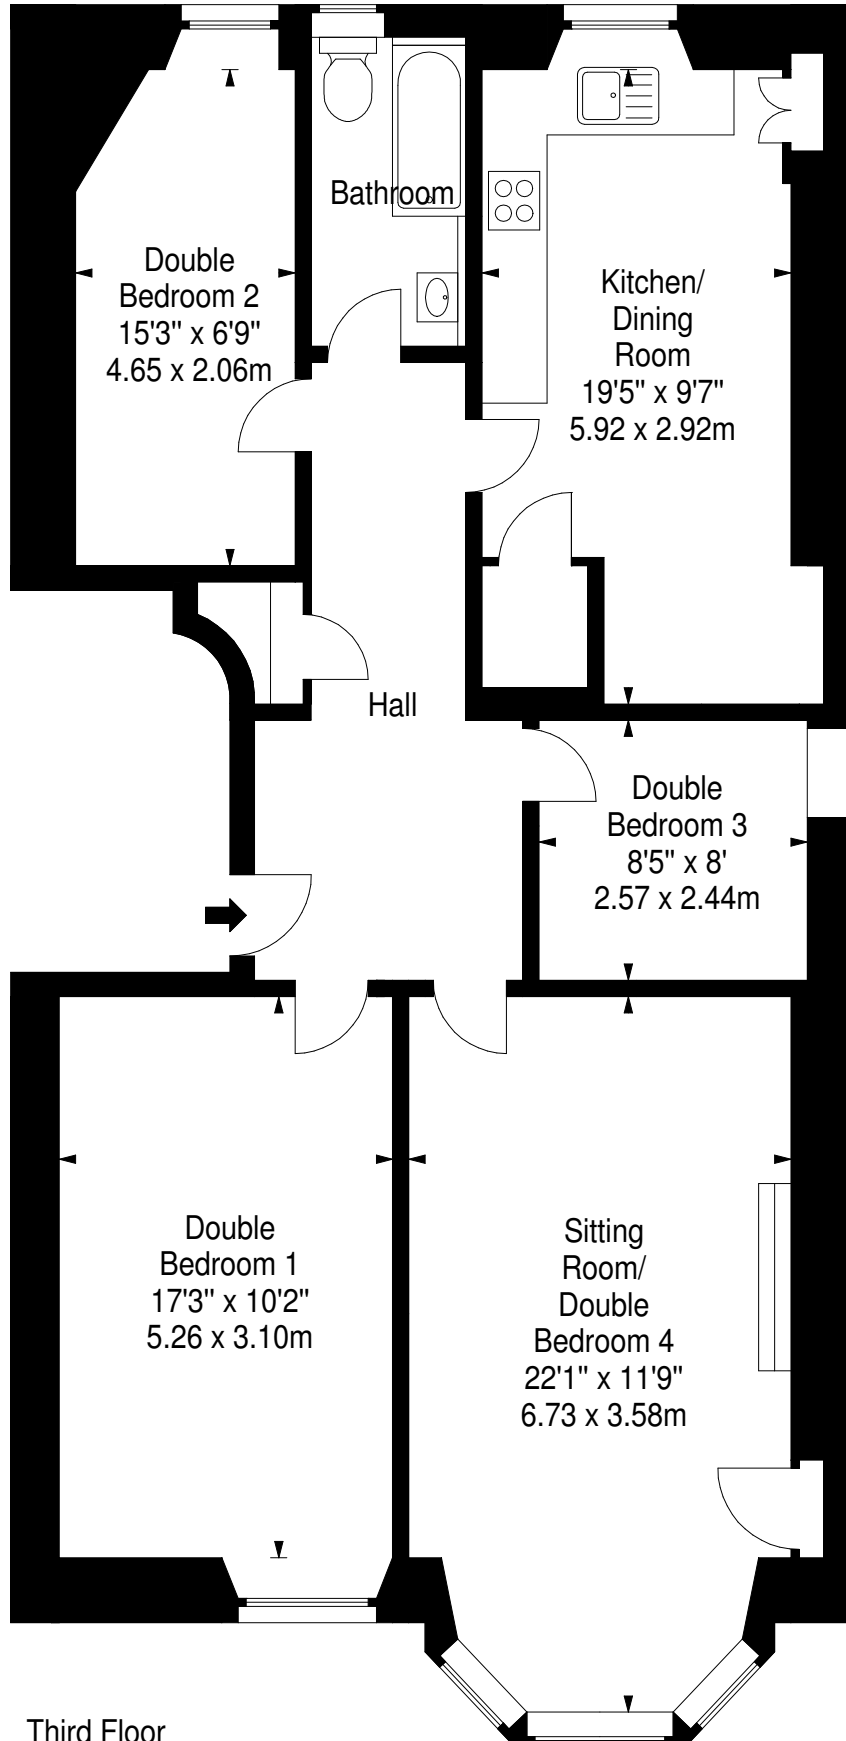

Marchmont Road,
Edinburgh, EH9 1HT

Approx. Gross Internal Area
1031 Sq Ft - 95.78 Sq M
For identification only. Not to scale.
© SquareFoot 2021

Third Floor