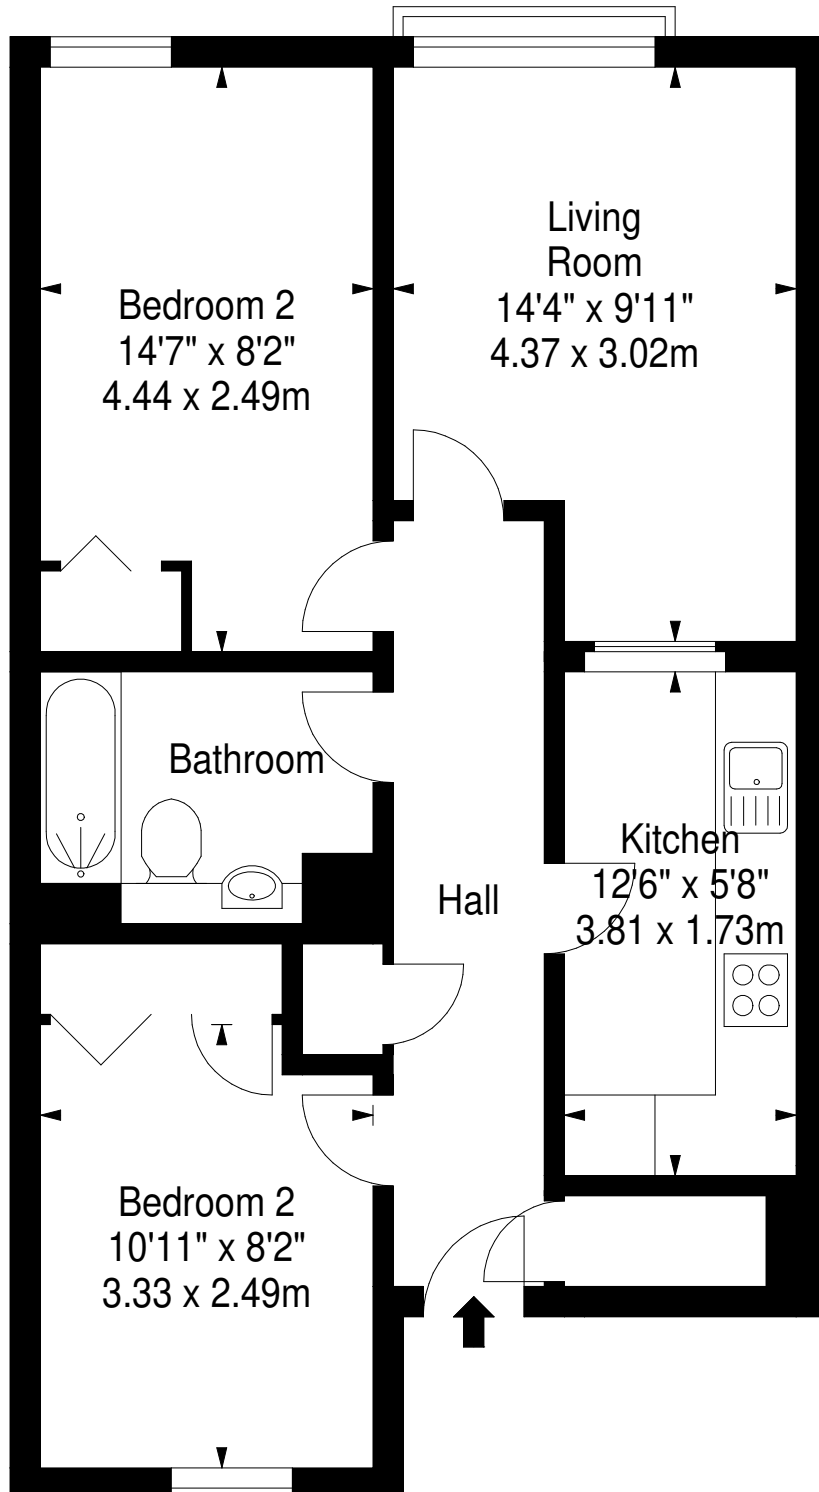

**Giles Street,
Edinburgh,
Midlothian, EH6 6DA**

Approx. Gross Internal Area
602 Sq Ft - 55.93 Sq M
For identification only. Not to scale.
© SquareFoot 2023

First Floor