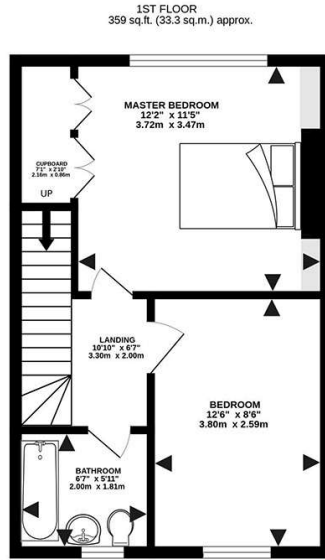

4 Bellevue Grove, Edinburgh EH7 4DD
Total Floor Area: 92.0 sq.m

TOTAL FLOOR AREA: 990 sq.ft. (92.0 sq.m.) approx.