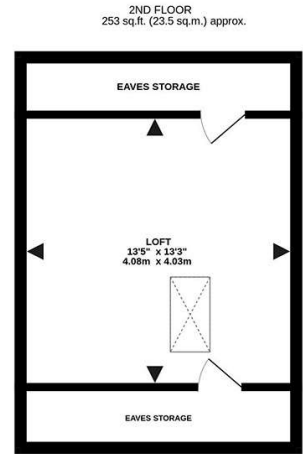

4 Bellevue Grove, Edinburgh EH7 4DD
Total Floor Area: 92.0 sq.m

TOTAL FLOOR AREA: 990 sq.ft. (92.0 sq.m.) approx.