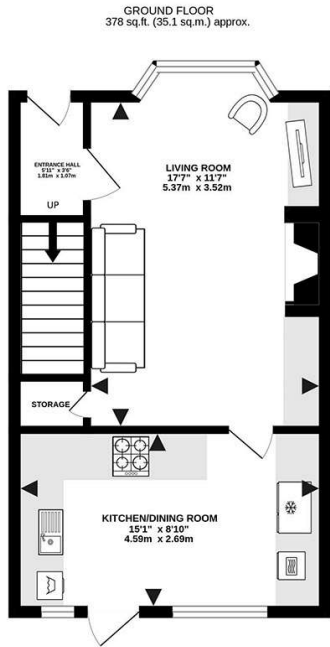

4 Bellevue Grove, Edinburgh EH7 4DD
Total Floor Area: 92.0 sq.m

TOTAL FLOOR AREA: 990 sq.ft. (92.0 sq.m.) approx.