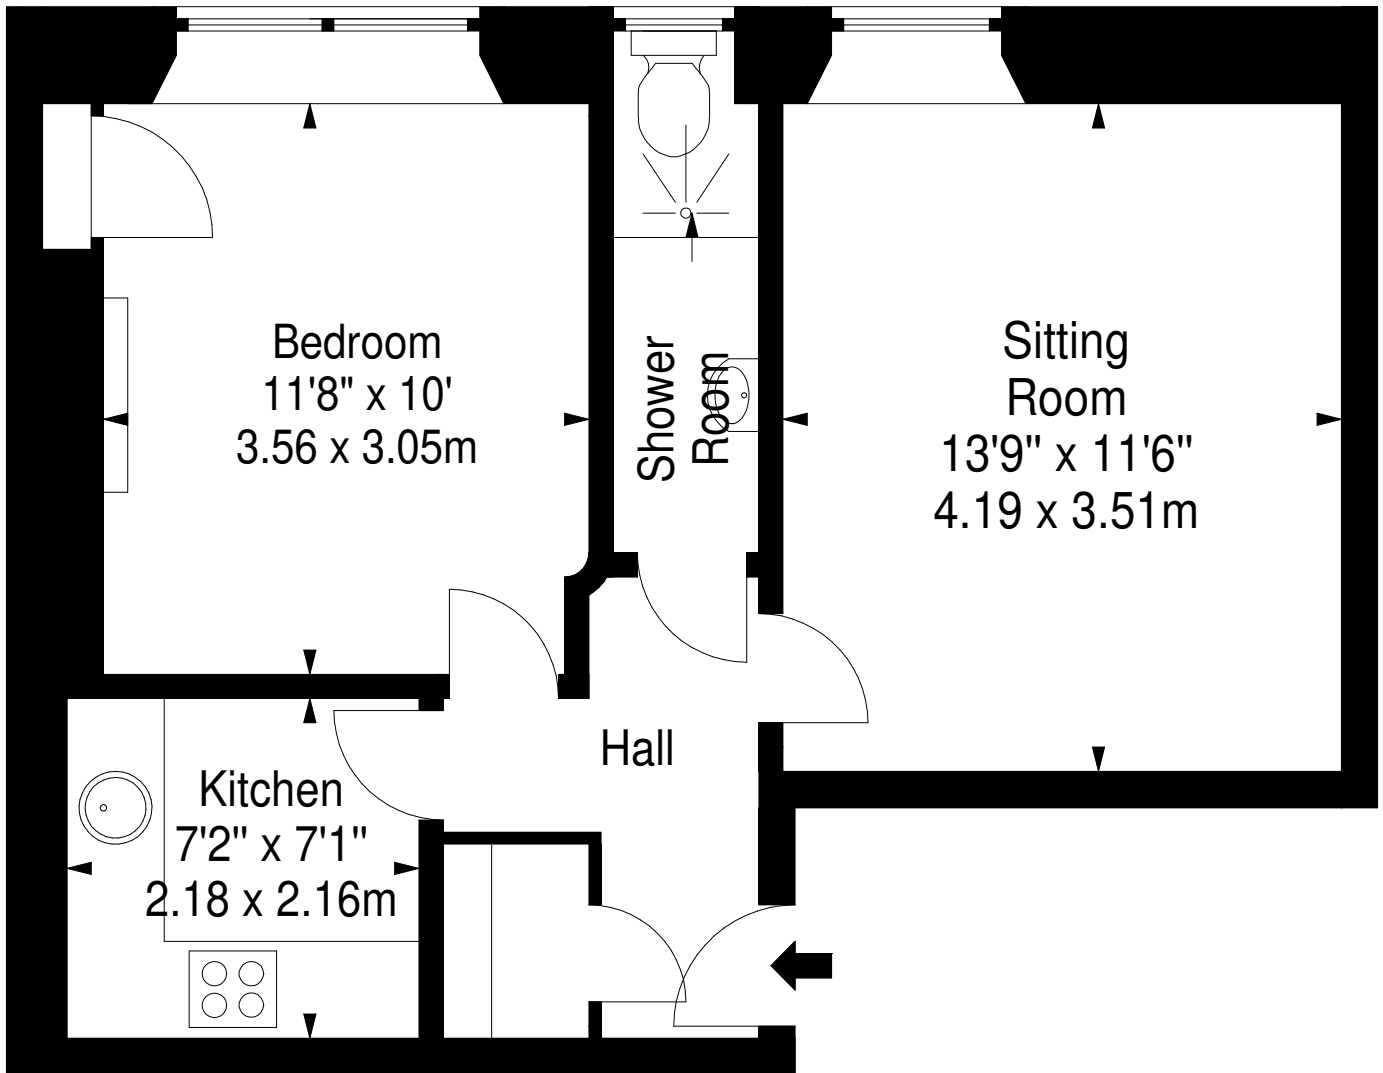

**Albion Road,
Edinburgh,
Midlothian, EH7 5QW**

Approx. Gross Internal Area
438 Sq Ft - 40.69 Sq M
For identification only. Not to scale.
© SquareFoot 2025

Third Floor