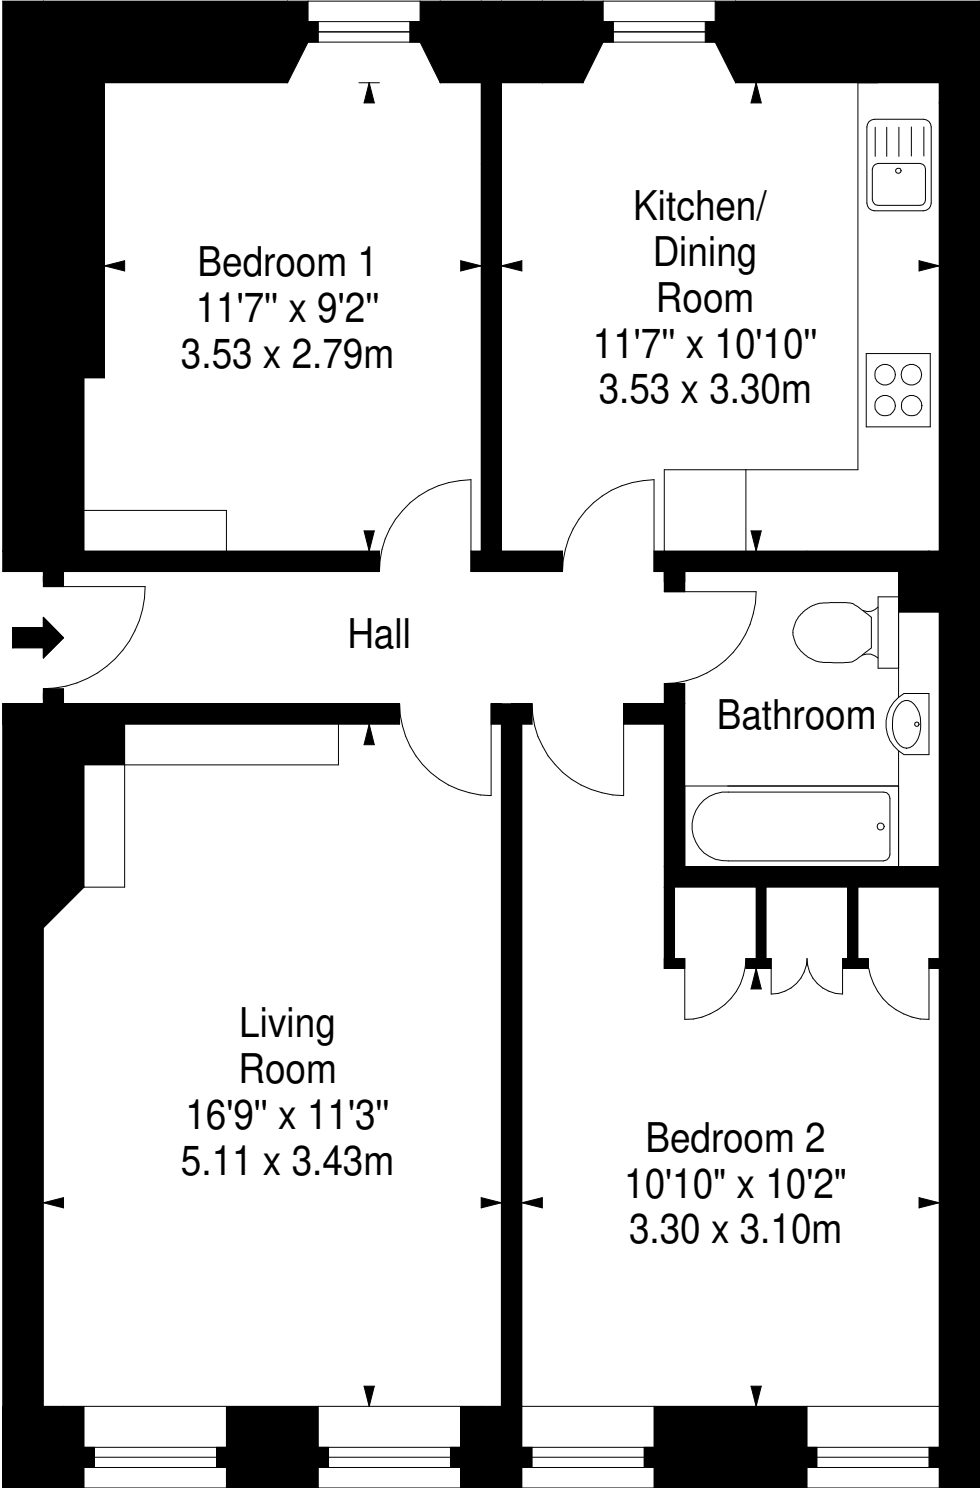

Dean Street,
Edinburgh,
Midlothian, EH4 1LN

SquareFoot

Approx. Gross Internal Area
699 Sq Ft - 64.94 Sq M
For identification only. Not to scale.
© SquareFoot 2024

Ground Floor